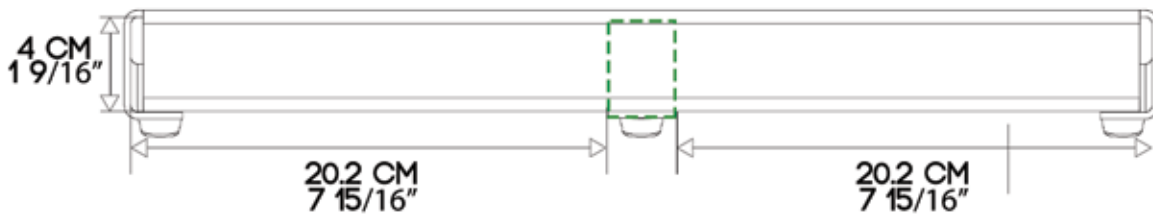

DUO 2.1

POWER SUPPLY PLACEMENT
MAXIMUM SPACE UNDERNEATH THE BOARD

SIDE VIEW

FRONT VIEW

UNDERSIDE VIEW