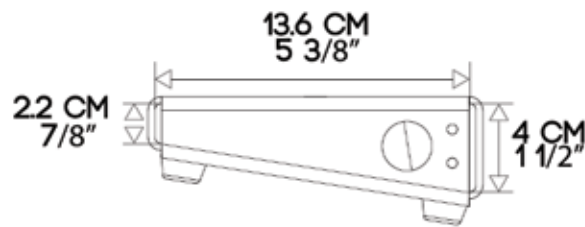

## DUO 2.1

POWER SUPPLY PLACEMENT  
MAXIMUM SPACE UNDERNEATH THE BOARD

### SIDE VIEW