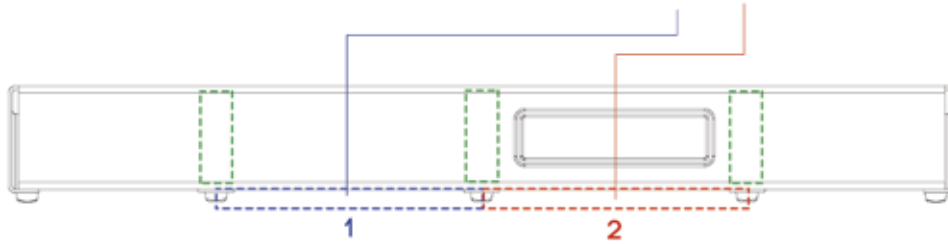

ROCKBOARD®

by WARWICK

CINQUE 5.3

POWER SUPPLY PLACEMENT
MAXIMUM SPACE UNDERNEATH THE BOARD

SIDE VIEW

FRONT VIEW

UNDERSIDE VIEW

CINQUE 5.3

POSSIBLE MOUNTING SOLUTIONS FOR THE TRAY -
UNIVERSAL POWER SUPPLY MOUNTING SOLUTION

THE TRAY

FRONT VIEW

OPTIONAL TRAY POSITIONS

UNDERSIDE VIEW

OPTIONAL TRAY POSITIONS (6 TOTAL)

ROCKBOARD®

by WARWICK