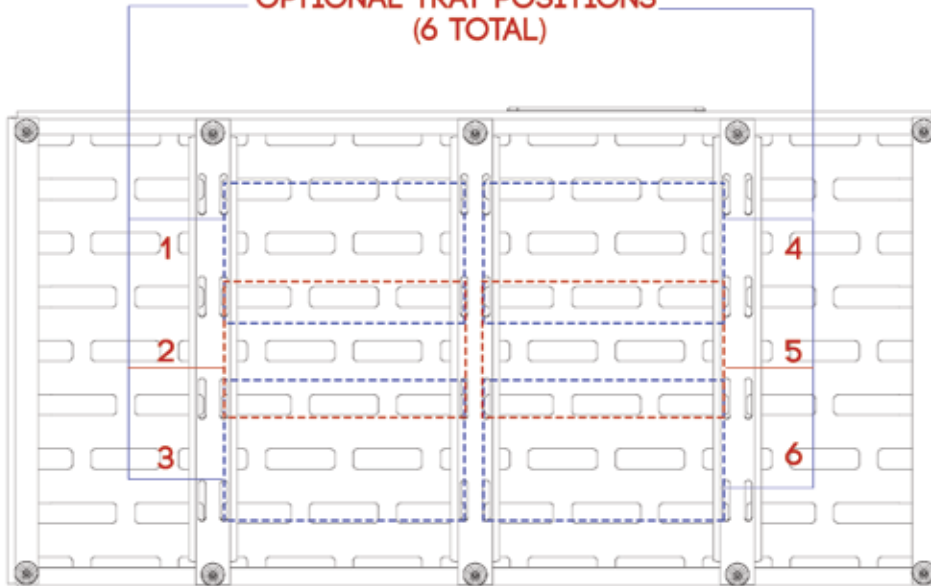

ROCKBOARD®

by WARWICK

CINQUE 5.3

POWER SUPPLY PLACEMENT
MAXIMUM SPACE UNDERNEATH THE BOARD

SIDE VIEW

FRONT VIEW

UNDERSIDE VIEW

CINQUE 5.3

POSSIBLE MOUNTING SOLUTIONS FOR THE TRAY -
UNIVERSAL POWER SUPPLY MOUNTING SOLUTION

THE TRAY

FRONT VIEW

OPTIONAL TRAY POSITIONS

UNDERSIDE VIEW

OPTIONAL TRAY POSITIONS (6 TOTAL)

ROCKBOARD®

by WARWICK

CINQUE 5.3

POSSIBLE POSITIONING FOR FRAME XL