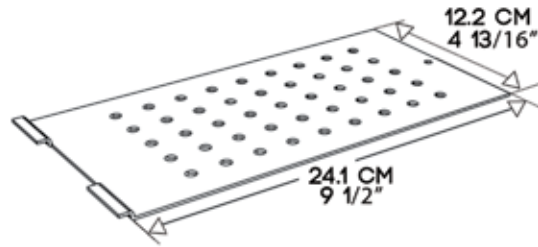

ROCKBOARD®

by WARWICK

CINQUE 5.3

POWER SUPPLY PLACEMENT
MAXIMUM SPACE UNDERNEATH THE BOARD

SIDE VIEW

FRONT VIEW

UNDERSIDE VIEW

CINQUE 5.3

POSSIBLE MOUNTING SOLUTIONS FOR THE TRAY -
UNIVERSAL POWER SUPPLY MOUNTING SOLUTION

THE TRAY

FRONT VIEW

OPTIONAL TRAY POSITIONS

UNDERSIDE VIEW

OPTIONAL TRAY POSITIONS (6 TOTAL)

ROCKBOARD®

by WARWICK