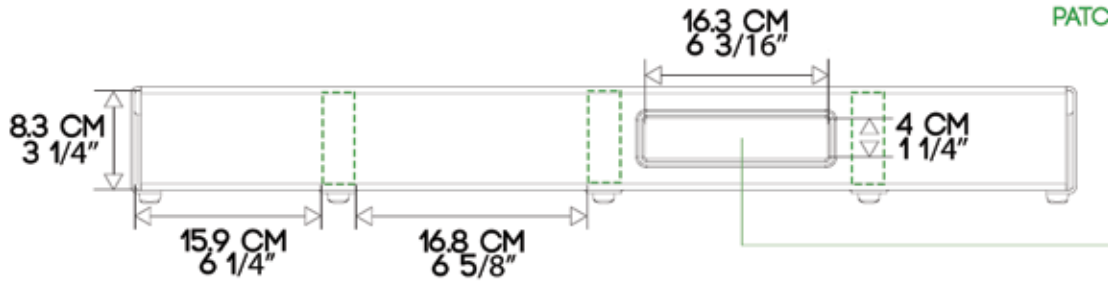

ROCKBOARD®

by WARWICK

CINQUE 5.3

POWER SUPPLY PLACEMENT
MAXIMUM SPACE UNDERNEATH THE BOARD

SIDE VIEW

FRONT VIEW

UNDERSIDE VIEW

CINQUE 5.3

POSSIBLE MOUNTING SOLUTIONS FOR THE TRAY -
UNIVERSAL POWER SUPPLY MOUNTING SOLUTION

THE TRAY

FRONT VIEW

OPTIONAL TRAY POSITIONS

UNDERSIDE VIEW

OPTIONAL TRAY POSITIONS (6 TOTAL)

ROCKBOARD®

by WARWICK