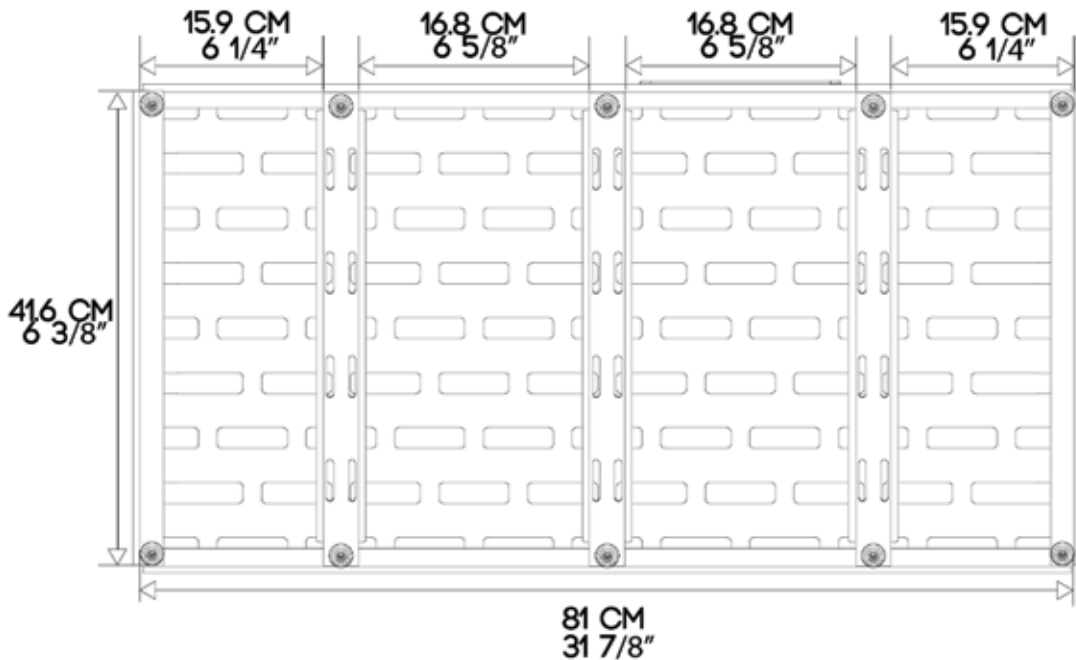

ROCKBOARD®

by WARWICK

CINQUE 5.3

POWER SUPPLY PLACEMENT
MAXIMUM SPACE UNDERNEATH THE BOARD

SIDE VIEW

FRONT VIEW

UNDERSIDE VIEW

CINQUE 5.3

POSSIBLE MOUNTING SOLUTIONS FOR THE TRAY -
UNIVERSAL POWER SUPPLY MOUNTING SOLUTION

THE TRAY

FRONT VIEW

OPTIONAL TRAY POSITIONS

UNDERSIDE VIEW

OPTIONAL TRAY POSITIONS (6 TOTAL)

ROCKBOARD®

by WARWICK

CINQUE 5.3

POSSIBLE POSITIONING FOR FRAME XL