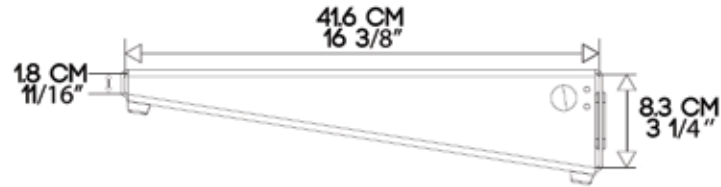

ROCKBOARD®

by WARWICK

CINQUE 5.3

POWER SUPPLY PLACEMENT
MAXIMUM SPACE UNDERNEATH THE BOARD

SIDE VIEW

FRONT VIEW

UNDERSIDE VIEW

CINQUE 5.3